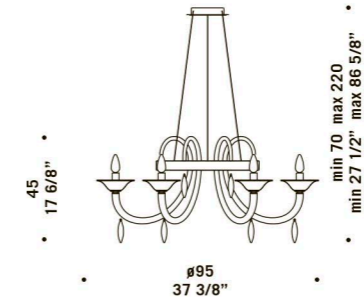

8080 K8

8080 K9

8080 K16

8080 A1

# 8080

design Francesco Dei Rossi

**8080 A1**  
 1 x max 46W E14  
 HSGSB/C/UB  
 alogena chiara  
 clear halogen  
 1 x E14 LED  
 LED light bulb

**8080 K6**  
 6 x max 46W E14  
 HSGSB/C/UB  
 alogena chiara  
 clear halogen  
 6 x E14 LED  
 LED light bulb