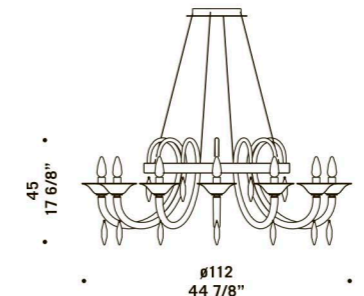

8080 K12
12 x max 46W E14
HSGSB/C/UB
alogena chiara
clear halogen
12 x E14 LED
LED light bulb