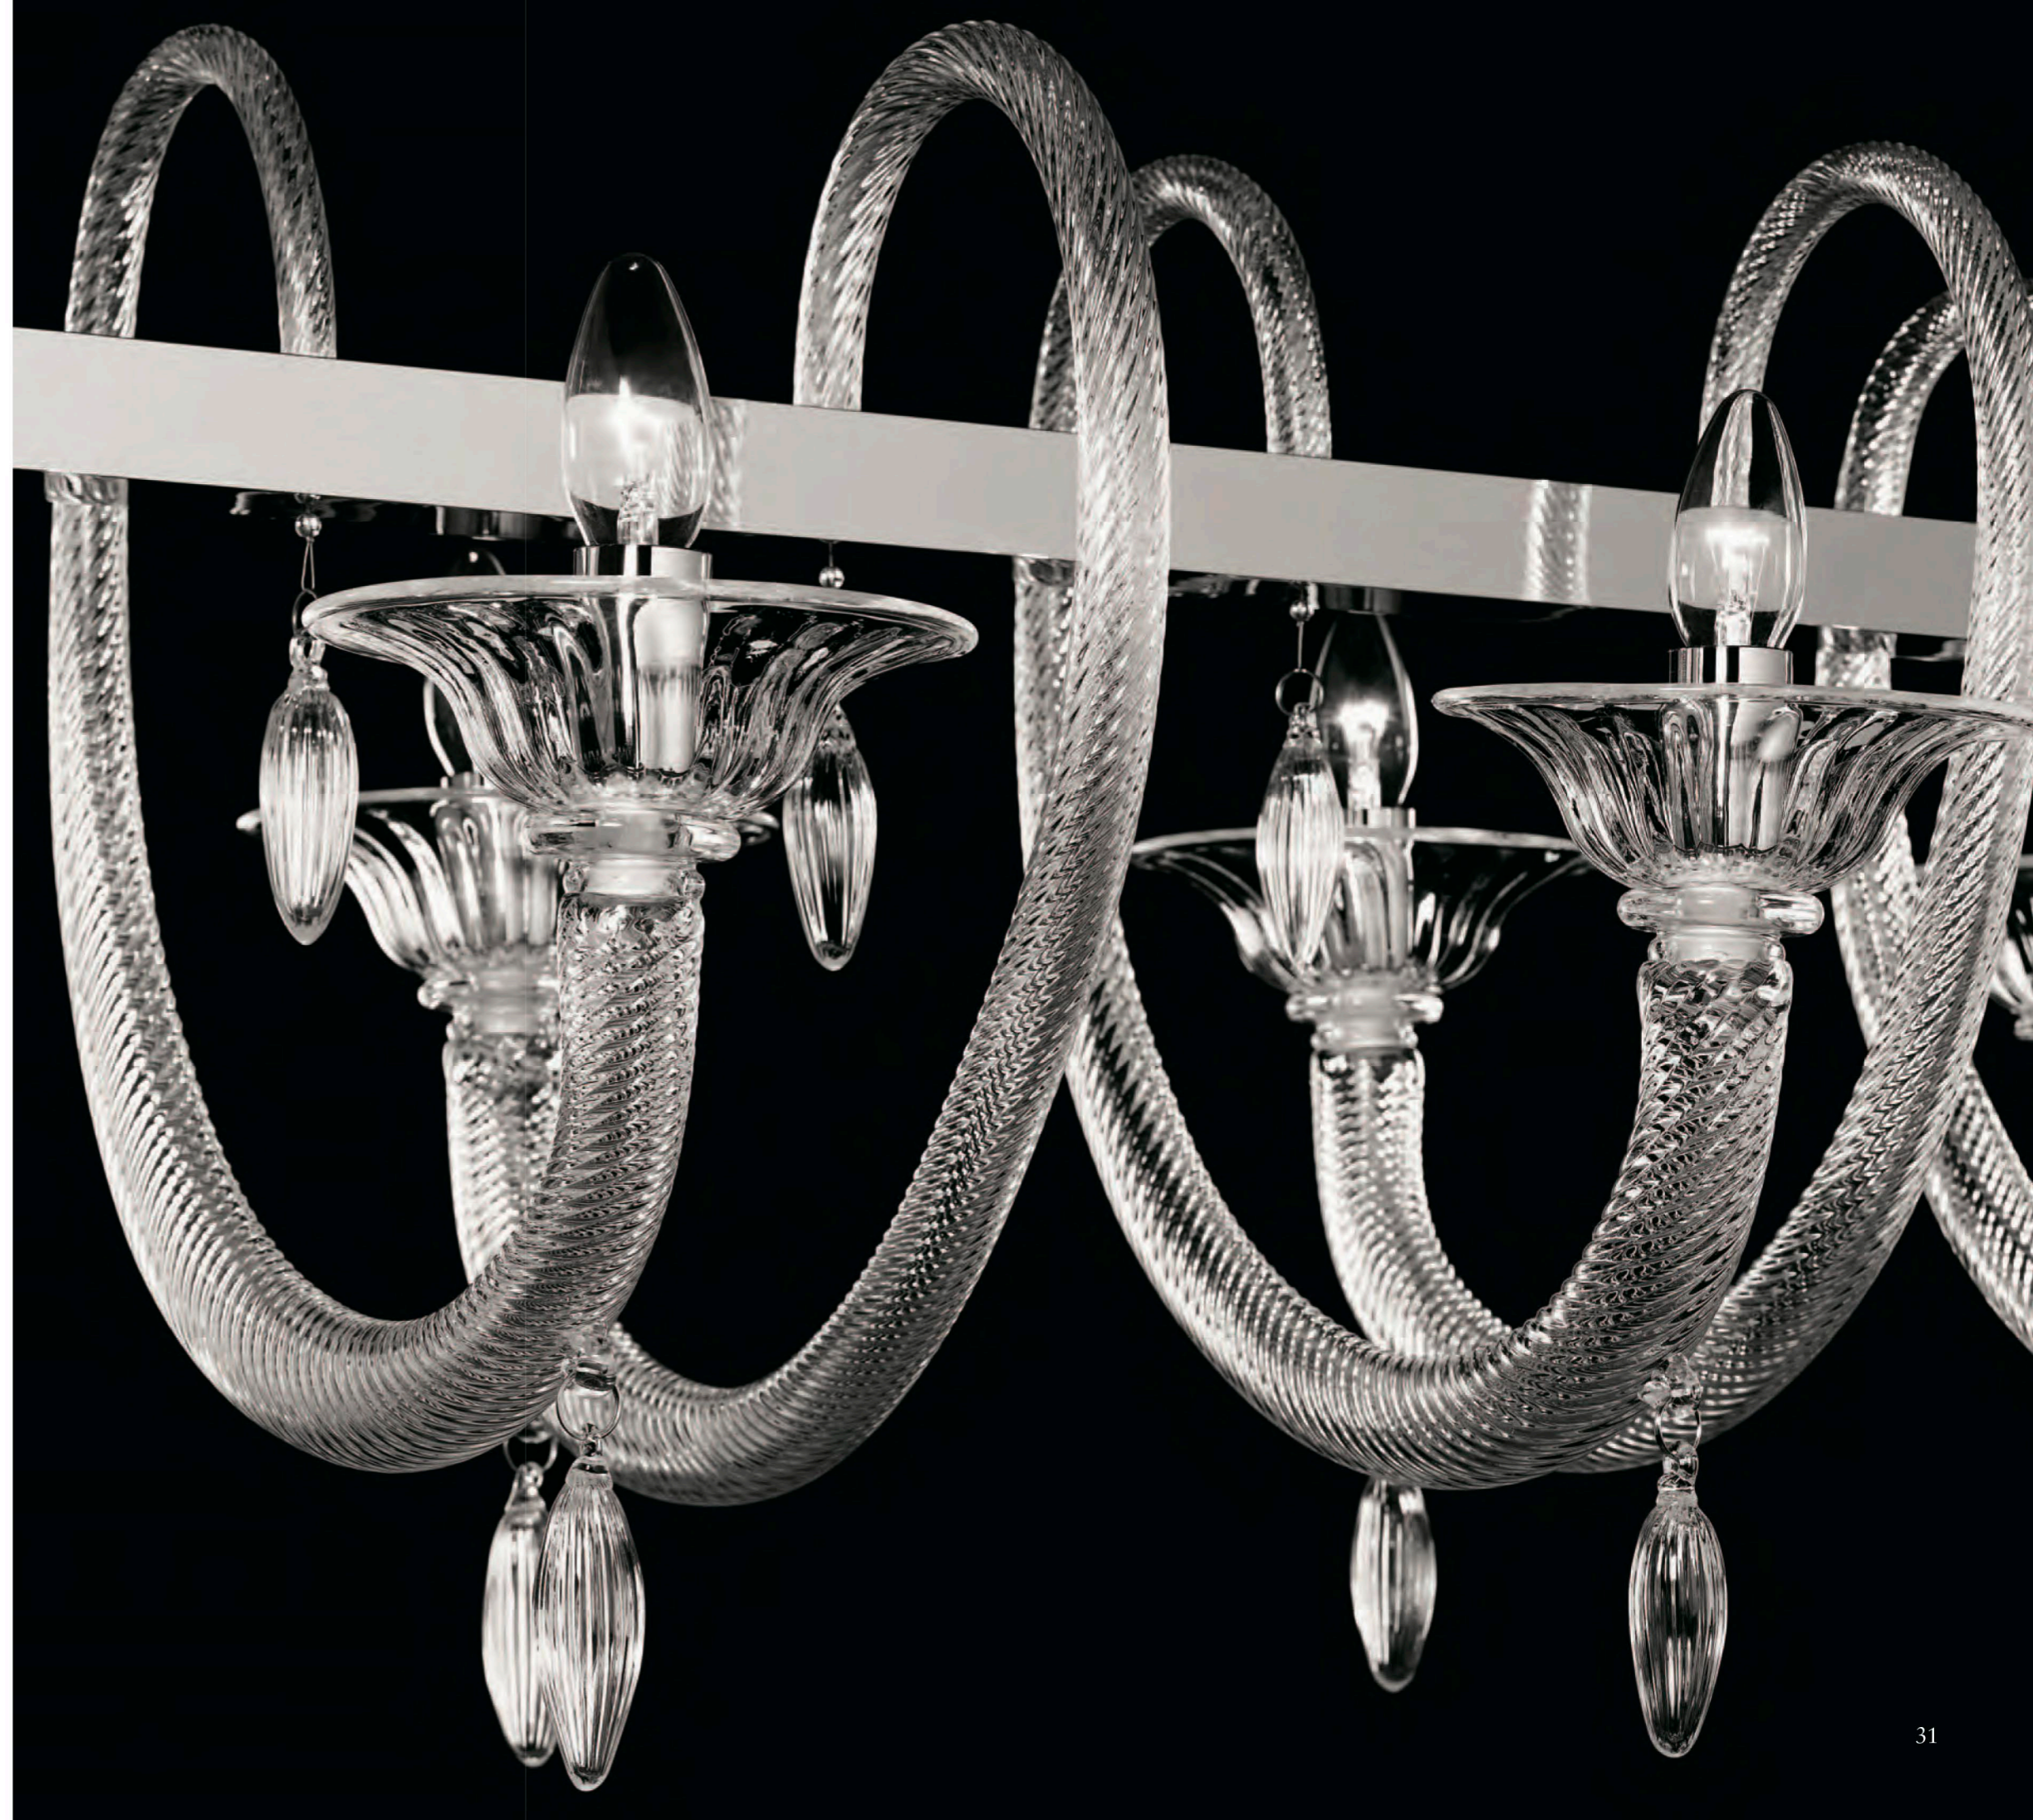

# 8080

design Francesco Dei Rossi

Vetro disponibile nei colori: cristallo, nero e cristallo,  
bianco e cristallo con montatura cromata,  
cristallo oro con montatura dorata,  
grigio e cristallo con montatura cromata nera.  
*Glass available in the following colours: clear glass,  
black and clear glass, milkwhite and clear glass  
with chromed structure,  
clear glass+gold leaf with gold structure,  
grey and clear with black chromed structure.*

# 8080

design Francesco Dei Rossi

**8080 A1**  
 1 x max 46W E14  
 HSGSB/C/UB  
 alogena chiara  
 clear halogen  
 1 x E14 LED  
 LED light bulb

**8080 K6**  
 6 x max 46W E14  
 HSGSB/C/UB  
 alogena chiara  
 clear halogen  
 6 x E14 LED  
 LED light bulb