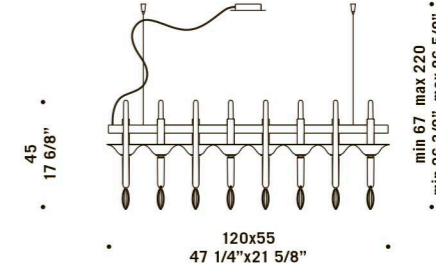

# 8080

design Francesco Dei Rossi

**8080 A1**  
 1 x max 46W E14  
 HSGSB/C/UB  
 alogena chiara  
 clear halogen  
 1 x E14 LED  
 LED light bulb

**8080 K6**  
 6 x max 46W E14  
 HSGSB/C/UB  
 alogena chiara  
 clear halogen  
 6 x E14 LED  
 LED light bulb