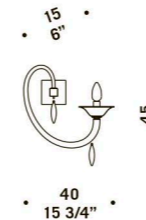

8080 K8

8080 K9

8080 K16

8080 A1

# 8080

design Francesco Dei Rossi

**8080 A1**  
 1 x max 46W E14  
 HSGSB/C/UB  
 alogena chiara  
 clear halogen  
 1 x E14 LED  
 LED light bulb

**8080 K6**  
 6 x max 46W E14  
 HSGSB/C/UB  
 alogena chiara  
 clear halogen  
 6 x E14 LED  
 LED light bulb