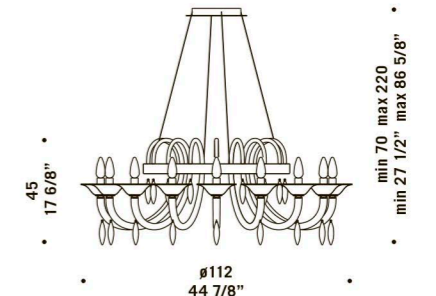

8080 K16
16 x max 46W E14
HSGSB/C/UB
alogena chiara
clear halogen
16 x E14 LED
LED light bulb