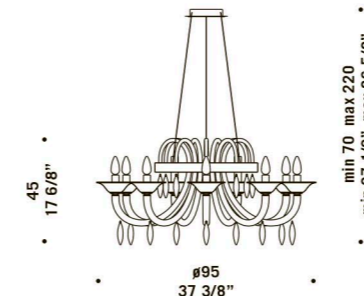

8080 K9
9 x max 46W E14
HSGSB/C/UB
alogena chiara
clear halogen
9 x E14 LED
LED light bulb